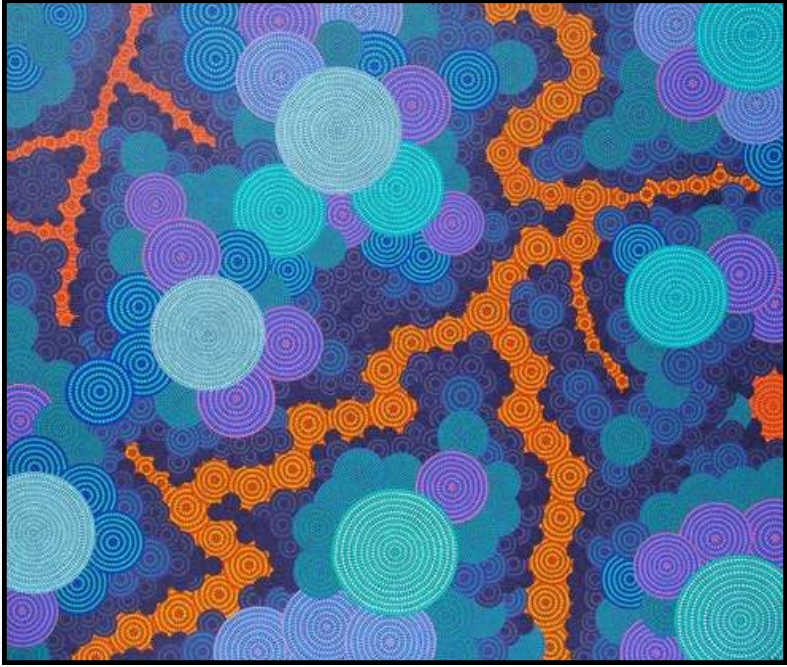

COLLECTION (COMMISSIONED)

BEROWRA VALLEY

Size:
168cm x 198cm x 4cm

Medium:
Acrylic on stretched canvas

Commissioned landscape painting of the lands where the owners of the painting live, the Berowra Valley, sprawling Dharug & Guringai lands. It depicts the high ridges, deep valleys and waterways that cut through the land.

CONCORD/WANGAL (MURAL)

Size:
360cm x 150cm (2 Panels)

Medium:
Acrylic on timber

Commissioned by Concord Public School to paint a mural representing the Aboriginal connection to the area and the primary school students. The painting reflects the varied tribes the students come from and personalised with each student's handprints. The river running through the middle is the Parramatta river which holds a significant place in Aboriginal life. The stars in the sky represent ancestors and stories that are told from the star constellations.

FAMILY JOURNEY

Size:

100cm x 75cm x 4cm

Medium:

Acrylic on stretched canvas

Commissioned piece showing a map of Australia with the Aboriginal Flag draping the land. Two Goannas, the totem of the family being painted, traverse the landscape. Each circle represents the places the family has been and going to. Handprints reflect the DNA - the thousands of years of connection to this country.

MANY NATIONS 2 (SET OF 3)

Size:
60cm x 50cm x 4cm

Medium:
Acrylic on stretched canvas

There were approx 500 Aboriginal nations covering Australia before the time of colonisation; each having their own language, land and customs. This painting in vivid colour depicts the many nations and different customs they have. The black and white circles above the nations depict the stars and our ancestors in the sky, the dreaming.