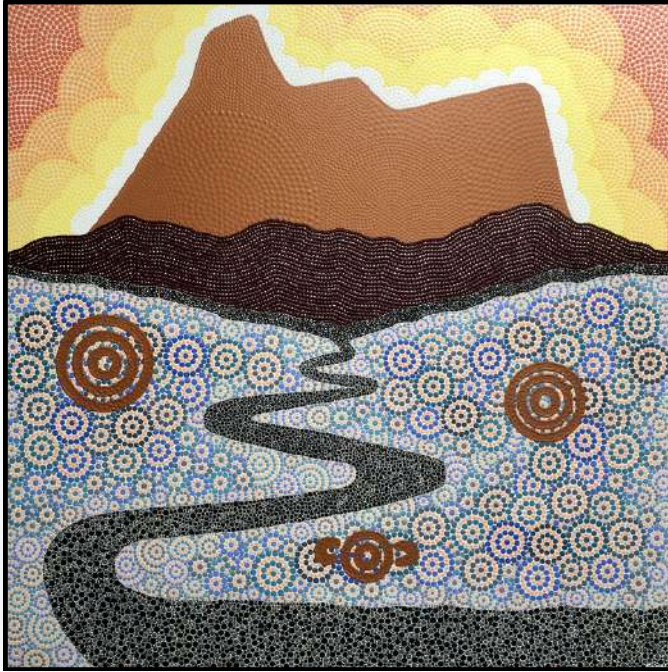

WARRIOR RISE UP

Size:

100cm x 100cm x 4cm

Medium:

Acrylic on stretched canvas

Commissioned by NSW Northern Rivers Correctional Services. Landscape of the Northern Rivers (Tweed Heads) area with prominent Wollumbin (Mt Warning) overlooking the landscape. Wollumbin means Warrior in the Bundjalung language. This painting asks the viewer to recognise where they come from, the history of the land and become the Warrior within, to rise up from the challenges they are facing and move forward.