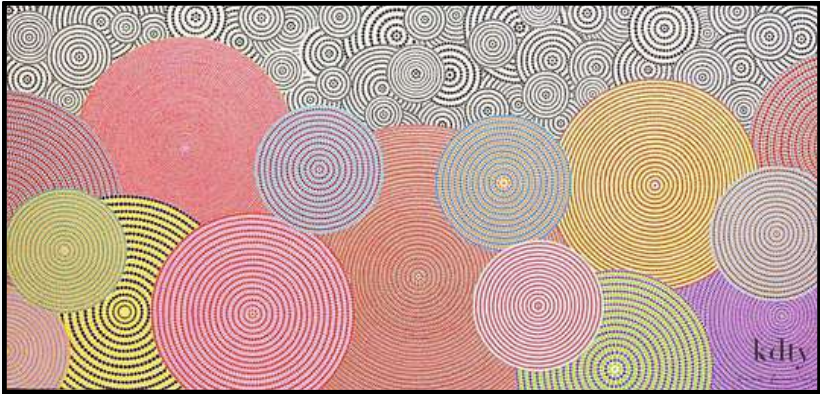

COLLECTION (COMMISSIONED)

BEROWRA VALLEY

Size:
168cm x 198cm x 4cm

Medium:
Acrylic on stretched canvas

Commissioned landscape painting of the lands where the owners of the painting live, the Berowra Valley, sprawling Dharug & Guringai lands. It depicts the high ridges, deep valleys and waterways that cut through the land.

CONCORD/WANGAL (MURAL)

Size:
360cm x 150cm (2 Panels)

Medium:
Acrylic on timber

Commissioned by Concord Public School to paint a mural representing the Aboriginal connection to the area and the primary school students. The painting reflects the varied tribes the students come from and personalised with each student's handprints. The river running through the middle is the Parramatta river which holds a significant place in Aboriginal life. The stars in the sky represent ancestors and stories that are told from the star constellations.

FAMILY JOURNEY

Size:

100cm x 75cm x 4cm

Medium:

Acrylic on stretched canvas

Commissioned piece showing a map of Australia with the Aboriginal Flag draping the land. Two Goannas, the totem of the family being painted, traverse the landscape. Each circle represents the places the family has been and going to. Handprints reflect the DNA - the thousands of years of connection to this country.

MANY NATIONS 2 (SET OF 3)

Size:
60cm x 50cm x 4cm

Medium:
Acrylic on stretched canvas

There were approx 500 Aboriginal nations covering Australia before the time of colonisation; each having their own language, land and customs. This painting in vivid colour depicts the many nations and different customs they have. The black and white circles above the nations depict the stars and our ancestors in the sky, the dreaming.